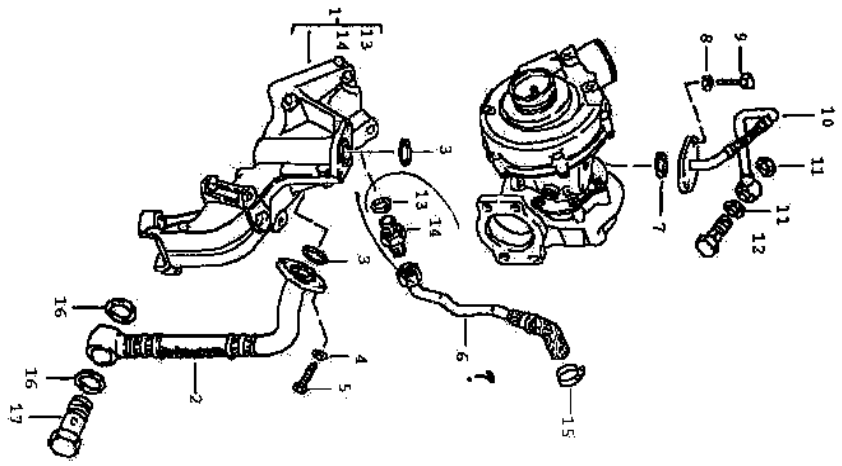

Model	Year	MG	SG	Illustration	Restrictions	Update	13:56	25.08.2006	PERCHIE	PERCHIE
9442	88	1	04	104-05		203				PET

Pos	Part Number	Name	Remarks	Qty	Model
1	951 101 023 00	engine lubrication turbocharger		1	M44.50/51 M44.52
2	951 107 108 00	engine carrier		1	
3	900 174 058 40	oil hose		2	
4	M 011 524 7	round seal		2	
5	M 010 217 9	washer		2	
6	951 123 083 00	hexagon-head bolt M 6 X 20		2	
7	999 707 043 40	velet line		1	
8	900 025 007 02	o-ring		1	
9	900 075 085 02	washer		2	
10	951 107 217 03	hexagon-head bolt M 8 X 20		2	
11	951 107 317 05	oil pipe		1	
12	900 123 007 30	sealing ring A 14 X 18	86	1	
13	M 021 074 1	oil pipe	87-	1	
14	900 123 140 30	sealing ring A 18 X 22		1	
15	M 100 462 01	banjo bolt		1	
16	999 572 552 00	sealing ring A 18 X 22		1	
17	900 123 048 30	sealing ring A 25 / 9 2Y		2	
	M 100 407 01	banjo bolt LL 22		1	