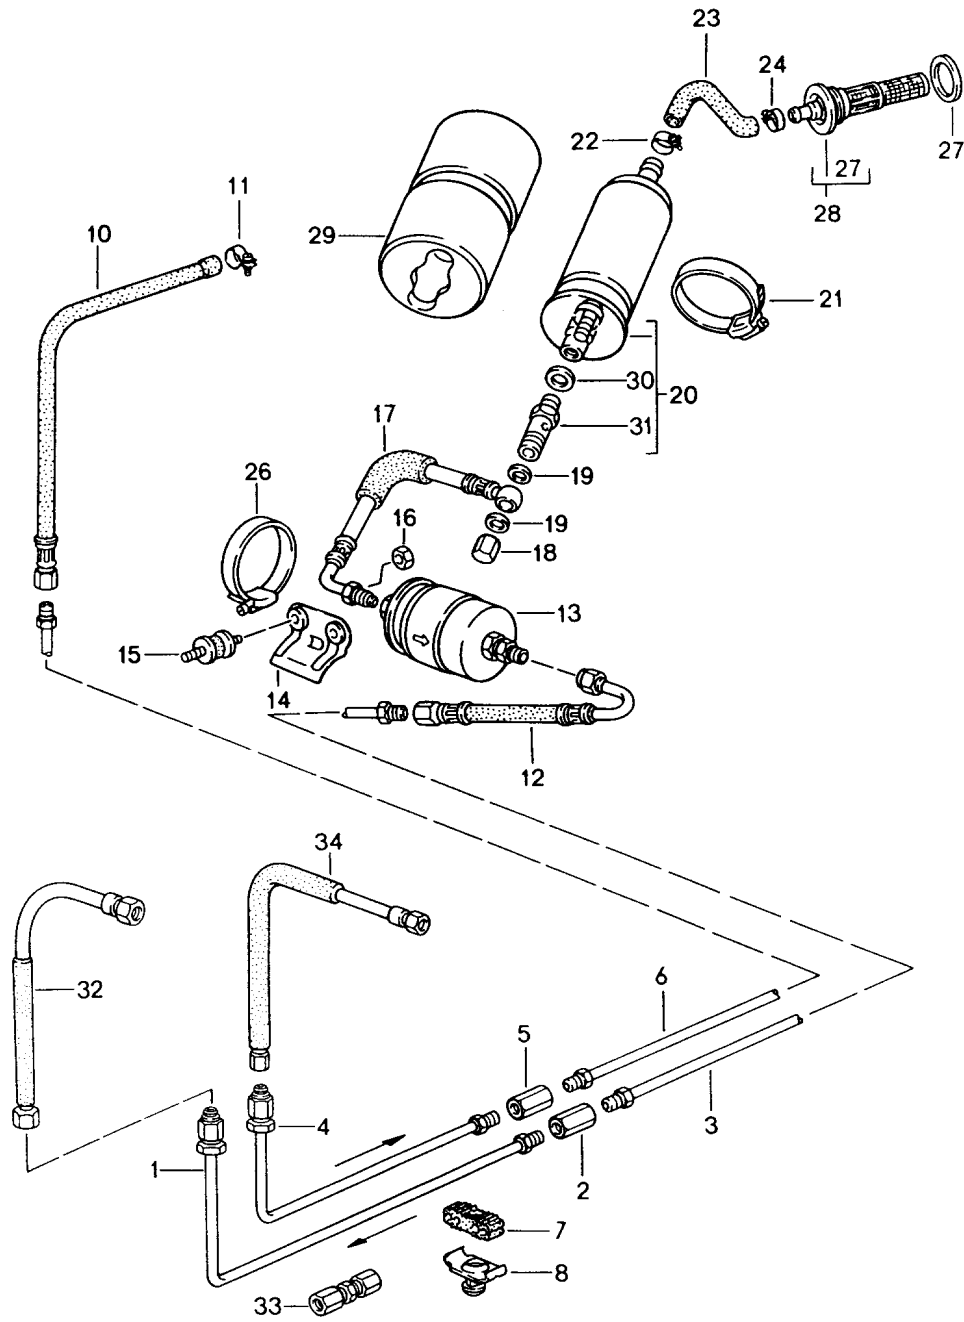

Model: 944 89

Model life 1989>>1991

Model: 944 89 Model life 1989>>1991

Pos	Part Number	Description	Remark	Qty	Model
		Fuel system			M44.41/52
1	944 356 969 10	Fuel line		1	COUPE
2	477 209 169	Connecting piece		1	COUPE
3	951 356 967 02	Fuel line		1	COUPE
-	941 356 069 10	Fuel line		1	CABRIO M44.41/52
		Complete			
4	944 356 937 10	Fuel return line		1	COUPE
		It is necessary to rework			
5	477 209 161	Connecting piece		1	COUPE
6	951 356 935 02	Fuel return line		1	COUPE
6	951 356 935 03	Fuel return line		1	COUPE
-	941 356 037 10	Fuel return line		1	CABRIO M44.41/52
		Complete			
7	999 591 975 40	Rubber mounting		9	COUPE
7	941 356 533 10	Rubber mounting		7	CABRIO
8	999 511 199 40	Clamp		9	COUPE
8	941 356 555 11	Support		7	CABRIO
8		Support		7	CABRIO
10	951 356 061 02	Fuel hose		1	
11	N 023 569 2	Hose clamp		1	
11	PCG 023 569 2	Hose clamp		1	
12	941 356 047 10	Fuel hose		1	
13	928 110 253 04	Fuel filter		1	(AG)(SA)
13	928 110 253 06	Fuel filter		1	
14	951 356 471 01	Support		1	
15	944 610 115 00	Bonded rubber mounting		2	
16	900 076 010 02	Nut		1	
16	900 076 010 0B	Nut		1	
17	951 356 041 07	Fuel line		1	
18	928 110 475 01	Cap nut		1	
18	928 110 475 03	Cap nut		1	
18	928 110 475 04	Cap nut		1	
19	N 013 812 2	Sealing ring		2	
20	944 608 102 06	Fuel pump		1	
21	999 512 397 00	Hose clamp		1	
22	999 512 554 00	Hose clamp		1	
23	951 356 557 00	Fuel hose		1	
24	999 512 346 00	Hose clamp		1	
26	999 512 390 00	Hose clamp		1	
27	928 201 187 02	Sealing ring		1	
28	928 201 081 04	Fuel filter		1	
29	944 356 091 00	Housing		1	
30	N 013 812 3	Sealing ring		1	
31	944 608 951 01	Check valve		1	
32	944 356 029 12	Fuel hose		1	
34	944 356 027 14	Fuel hose		1	
34	944 356 027 17	Fuel hose		1	