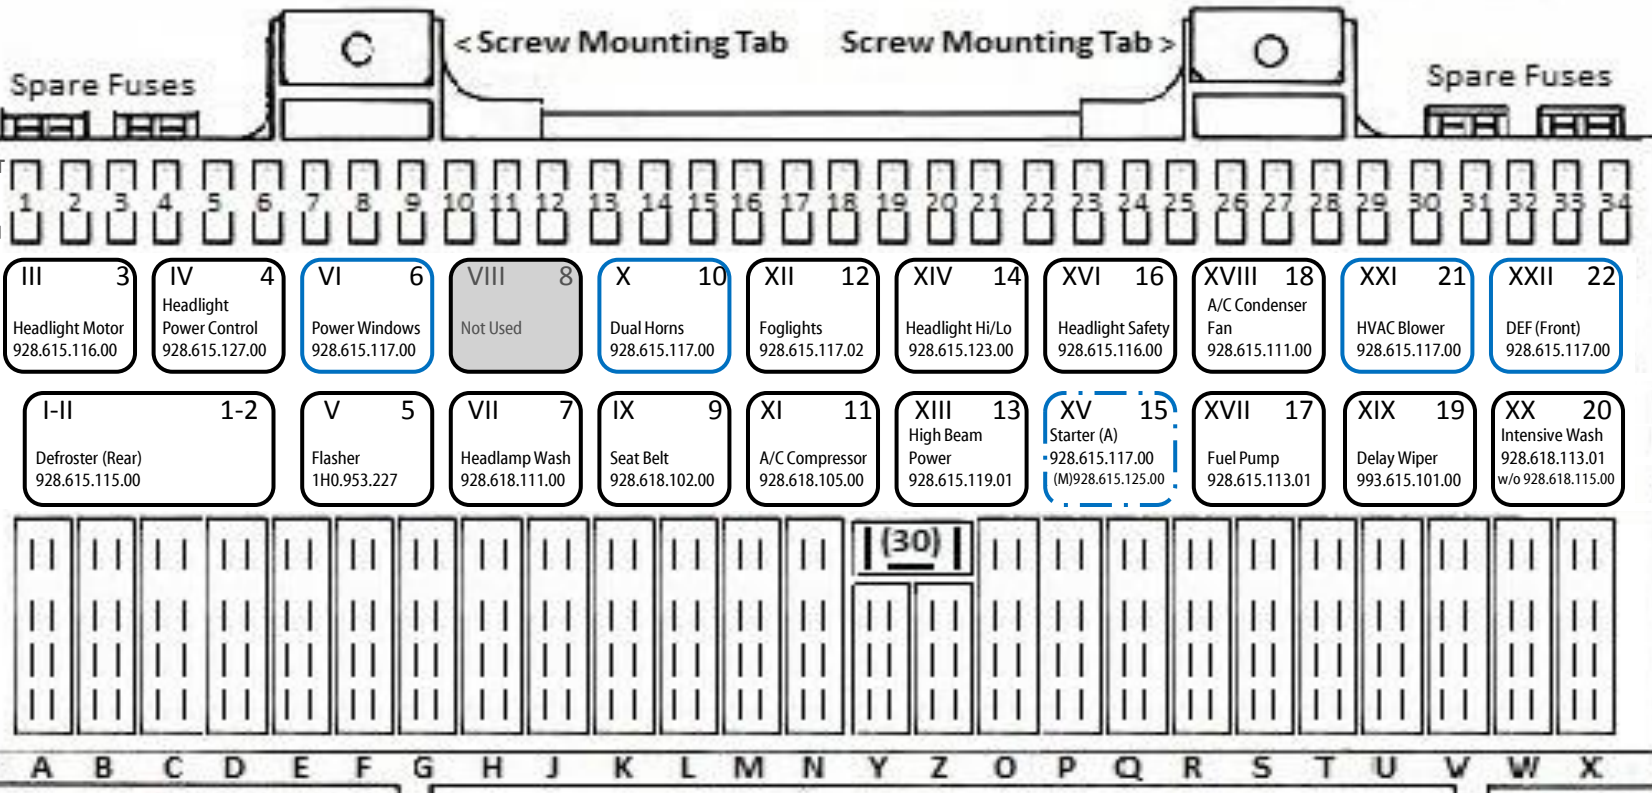

© Alan C Moore 2014

Ceramic Fuse

Fuse #	Rating (A)	Input Bus	Fuse Function
1	16	30	Front Fog Lights (Left & Right)
2	16	30	Aux. Highbeams (ROW)
3	8	30	License Plate & Underhood Lights
4	8	30	Console & Power Outlet Lights
5	16	30	Power (Cigar) Outlet, Instruments
6	16	30	Wipers, Intensive Washers
7	8	30	Rear Wiper
8	16	30	Sunroof
9	8	30	Backup Lights, Mirrors
10	8	30	Brake Lights, Cruise Control
11	8	15	Instruments, Pod lights, Clock
12	8	15	Instruments & Indicator lamps
13	-	15	Not Used
14	25	30	Electric Seats
15	16	30	Horns, Rear Wiper Park, Antenna
16	25	30	AC Condenser Cooling Fan
17	25	30	HVAC Blower, Compressor Cutch
18	25	30	Rear Defogger, Mirror Heaters
19	25	30	Headlight Pod Motor
20	16	30	Headlight Washers
21	25	30	Power Windows
22	25	30	Fuel Pump, Aux Air Valve, WUR
23	8	30	Interior Light & Hatch Release
24	8	30	Headlights Highbeam Left
25	8	30	Headlights Highbeam Right
26	8	30	Headlights Lowbeam Left
27	8	30	Headlights Lowbeam Right
28	8	30	Marker (Parking) Lights Left
29	8	30	Marker (Parking) Lights Right
30	8	30	Turn Signal Front Left
31	8	30	Turn Signal Rear Left
32	8	30	Turn Signal Front Right
33	8	30	Turn Signal Rear Right
34	8	30	Rear Foglight (ROW only)

Input Bus: 30= Batt+, 15= Ignition, X= Accessory

16 16 8 8 16 16 8 16 8 8 8 8 - 25 16 25 25 25 25 16 25 25 8 8 8 8 8 8 8 8 8 8 8 8

X 15 30

1 2 3 4 5 6 7 8 9 10 11 12 13 14 15 16 17 18 19 20 21 22 23 24 25 26 27 28 29 30 31 32 33 34

Rating (A)

Input Bus

Fuse #

Relay Socket Terminal ID

Plug Terminals Y-Z

A-H, J-N, O-X

These relays are all interchangeable