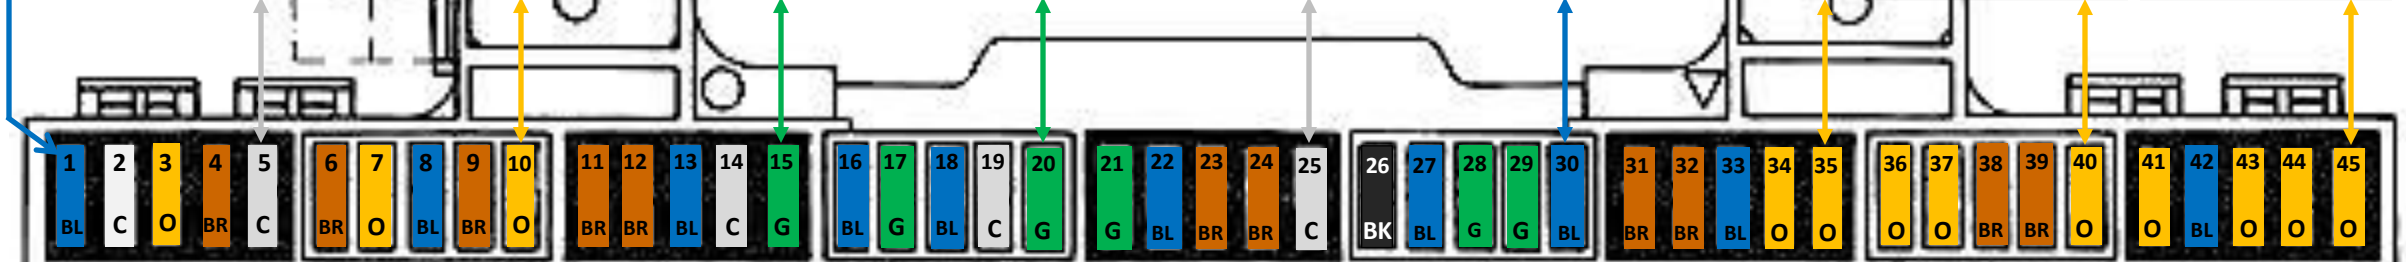

#1 Central Locking System 15-amp	#6 Air Conditioning 7.5-amp	#11 Rear Window Wiper 7.5-amp	#16 Antilock Brakes 15-amp	#21 Right Electric Seat 30-amp	#26 Tailgate Release 1-amp	#31 Left High Beam 7.5-amp	#36 Right Front Indicator 5-amp	#41 Right Parking Light 5-amp
#2 Cigarette Lighter 25-amp	#7 Light Panel, L. Switch Diagnostic Conn. 5-amp	#12 Backup Light & Mirror Motors 7.5-amp	#17 Fresh Air Blower 30-amp	#22 Radio-Amplifier 15-amp	#27 Headlamp Motor 15-amp	#32 Right High Beam 7.5-amp	#37 Right Rear Indicator 5-amp	#42 Fuel Pump, O2 & Heating 15-amp
#3 Control Unit-Cooling Fans 5-amp	#8 Seat Heating 15-amp	#13 Rear Air Conditioner 15-amp	#18 Horns & Rear Wiper Rest Position 15-amp	#23 Cooling Air Flap Adjust 7.5-amp	#28 Radiator Cooling Fan-1 30-amp	#33 Driving Lights 15-amp	#38 Left Low Beam 7.5-amp	#43 License Plate & Engine Compartment 5-amp
#4 Brake Light-Cruise Control 7.5-amp	#9 Factory Telephone 7.5-amp	#14 Motorized Sunroof 25-amp	#19 Rear Window Defroster 25-amp	#24 Tailgate Pulse & Interior Lights 7.5-amp	#29 Radiator Cooling Fan-2 30-amp	#34 Left Front Indicator 5-amp	#39 Right Low Beam 7.5-amp	#44 Ashtray Light & Instrument Lights 5-amp
#5 Wipers-Nozzle Heating 25-amp	#10 Instruments, Warning Lights, Kick Down 5-amp	#15 Motorized Windows 30-amp	#20 Left Electric Seat 30-amp	#25 Headlamp Washing System 25-amp	#30 Front Fog Lights 15-amp	#35 Left Rear Indicator 5-amp	#40 Left Parking Light 5-amp	#45 Rear Fog on Euro. only 5-amp

Reverse Light (5-Speed)  
928.615.125.00

- The color codes for blade fuses both ATO and Mini are as follows:
- Black-1
  - Orange-5
  - Brown-7.5
  - Red-10
  - Blue-15
  - Yellow-20
  - Clear-25 or Amber
  - Green-30