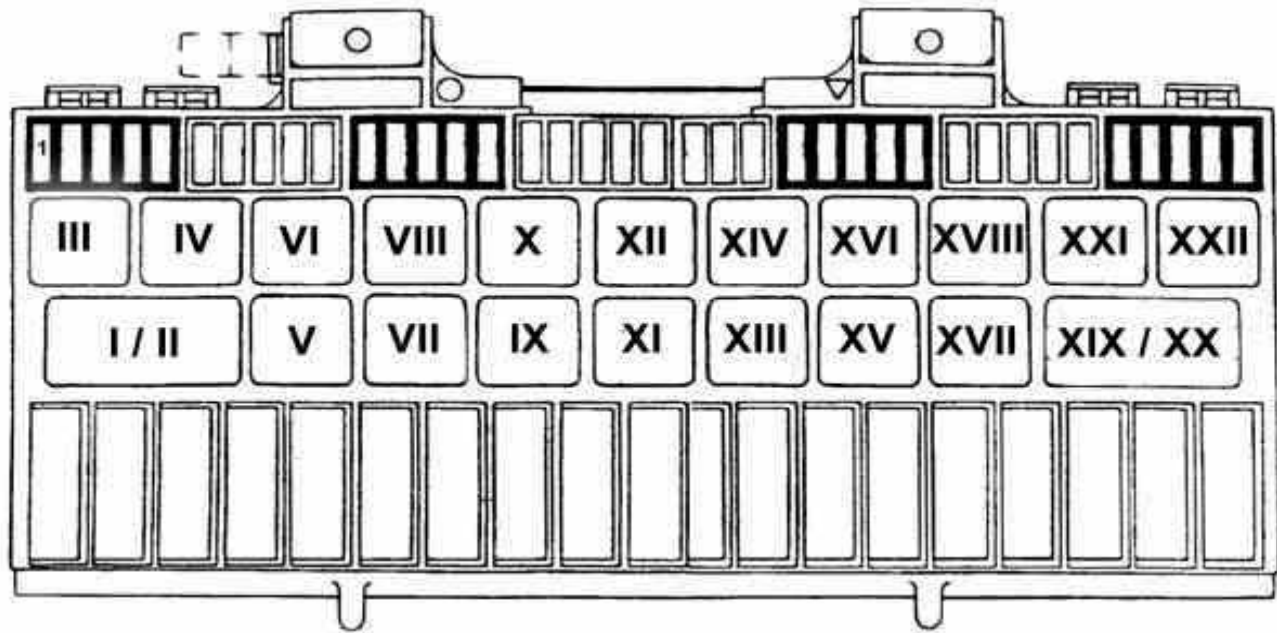

**1982 Porsche 928 - Fuse/Relay Chart**  
courtesy of 928 Specialists (www.928gt.com)

<u>Relays</u>			<u>Fuses</u>		
Pos.	Description	Part#	#	Description	AMP
I-II	Rear Defroster	928.615.115.00	1	Fog Lights	16
III	<i>Not Used</i>		2	Driving Lights(Euro)	16
IV	<i>Not Used</i>		3	License Plate Light,Engine Comp. Lt	8
V	Indicator(turn) Flasher	1H0.953.227	4	Ashtray Light, Switch Lights	8
VI	Window Winder	928.615.116.00	5	Cigarette Lighter, Instrument Lights	8
VII	Headlamp Washers	928.618.111.00	6	Windshield Wipers, Int.Washers	16
VIII	<i>Not Used</i>		7	<i>Not Used</i>	
IX	<i>Not Used</i>		8	Sunroof	16
X	Twin-Tone Horns	141.951.253.B	9	Backup Light, Mirror Motors	8
XI	<i>Not Used</i>		10	Stop Light, Cruise Control, Bulb Test	8
XII	Foglights	928.615.117.02	11	Instrument,Clock,Light Switch Lamp	8
XIII	Intermittent Wiper Delay	993.615.101.00	12	Instruments and Indicator Lamps	8
XIV	Start-Relay (auto)	141.951.253.B	13	<i>Not Used</i>	
XIV	Start-Bridge (manual)	928.612.473.00	14	Electric Seat Motors	25
XV	Intensive Washers	928.618.113.01	15	Horns, Antenna, Rear Wiper Return	16
XVI	Fuel Injection	928.615.119.00	16	A/C Condenser Fan	25
XVII	Fuel Pump	928.615.113.01	17	Fresh Air Blower	25
XVIII	A/C Condensor Fan	141.951.253.B	18	Rear Defroster, Mirror Heaters	25
XIX-XX	Combination Headlight	928.618.107.02	19	Headlight Motor	25
XXI	Fresh Air (HVAC) Blower	141.951.253.B	20	Headlight Washers	16
XXII	Defroster	141.951.253.B	21	Window Motors, Central Lock System*	25
<b><u>Relays Not Located in Fuse/Relay Panel</u></b>			22	Fuel Pump, Warm-up Reg, Aux Air-Valve	25
<b>Desc.</b>	Seat Belt / Chime		23	Inside Lights, Clock, Tailgate Release	8
<b>Loc.</b>	Inside Center Console Under Radio		24	High Beam - Left	8
<b>Part #</b>	928.618.102.03		25	High Beam - Right	8
<b>Desc.</b>	Rear Window Wiper		26	Low Beam - Left	8
<b>Loc.</b>	Behind Tool Kit Cover - Drivers Side		27	Low Beam - Right	8
<b>Part #</b>	928.618.104.00		28	Parking Lights - Left	8
Note: There are two 400ma Fuses clipped at the very top (and slightly behind) of the Fuse/Relay Panel for the Central Door Locks			29	Parking Lights - Right	8
			30	Turn Signal - Front/Left	8
			31	Turn Signal - Rear/Left	8
			32	Turn Signal - Front/Right	8
			33	Turn Signal - Front/Right	8
			34	Rear Fog Light (Euro)	8