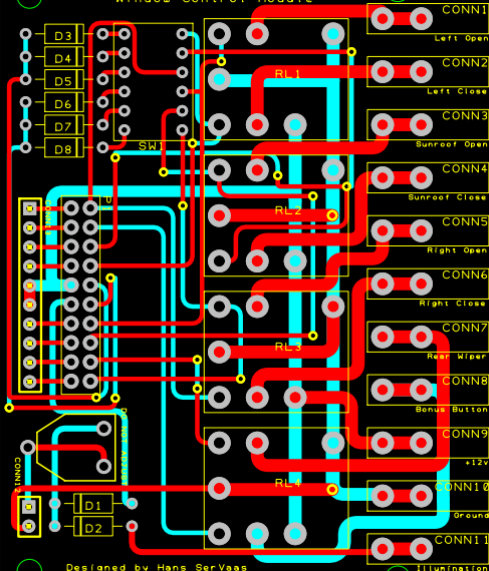

77-89 Porsche 928
Window Control Module

Designed by Hans SerVaas
in collaboration with Paul Champagne