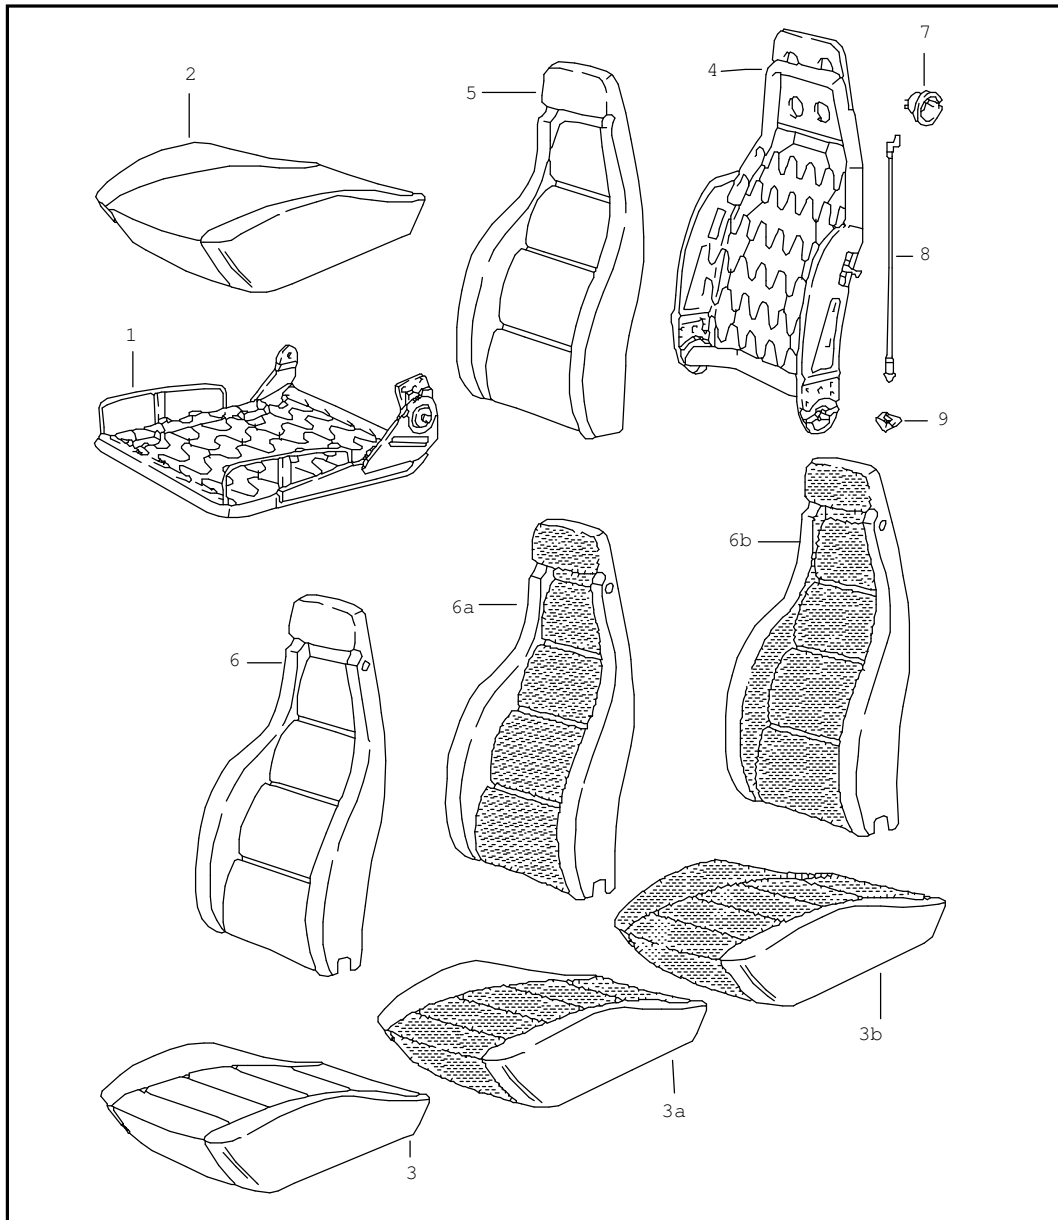

Model	Year	MG	SG	Illustration	VIN No.	Update	20:49	29.10.2004	PORSCHE	PET	PORSCHE
928	78	8	08	808-05		125					

Pos	Part Number	Name	Remarks	Qty	Model
		front seat single parts			
1	928 521 069 02	seat frame	/L	1	
(1)	928 521 070 02	seat frame	/R	1	
(1)	928 521 069 05	seat frame comfort seat	/L	1	
(1)	928 521 070 05	seat frame comfort seat	/R	1	
2	928 521 385 04	foam part	/L	1	
(2)	928 521 386 04	foam part	/R	1	
3 A	928 521 037 50	seat cover leather	/L	1	
	40D	cork			
	20B	dark green			
	3NG	brown			
	1AJ	black			
	30B	blue			
	50B	beige			
	10A	yellow			
	99A	white			
	80B	light red			
	30A	hellblau			
	80S	can-can-red			
	95S	papyrus			
	60S	hannibal-grey			
	20S	mint green			
	FN4	brown/ nutria beige	82		M 462
(3) A	928 521 038 50	seat cover leather	/R	1	
	40D	cork			