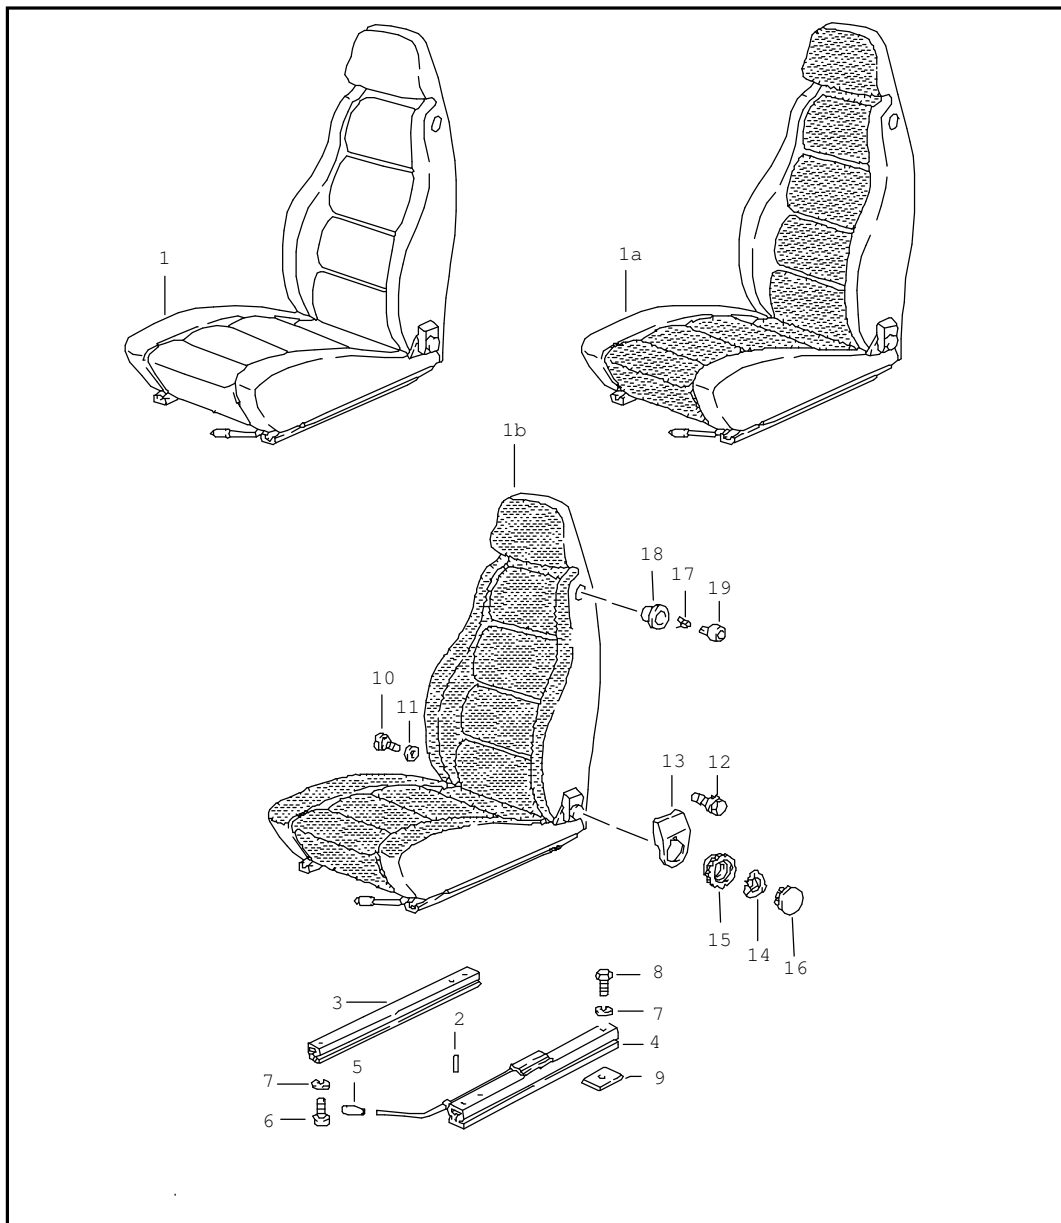

Model	Year	MG	SG	Illustration	VIN No.	Update	20:45	29.10.2004	PORSCHE	PET	PORSCHE
928	78	8	08	808-00		125					

Pos	Part Number	Name	Remarks	Qty	Model
		front seat complete	-79		928 S
					928 (J)
1 A	928 521 001 56	front seat manually adjustable leather	/L	1	
	40D	cork			
	20B	dark green			
	3NG	brown			
	1AJ	black			
	30B	blue			
	50B	beige			
	10A	yellow			
	99A	white			
	80B	light red			
	30A	hellblau			
	80S	can-can-red			
	95S	papyrus			
	60S	hannibal-grey			
	20S	mint green			
(1) A	928 521 002 56	front seat manually adjustable leather	/R	1	
	40D	cork			
	20B	dark green			
	3NG	brown			
	1AJ	black			
	30B	blue			
	50B	beige			
	10A	yellow			
	99A	white			