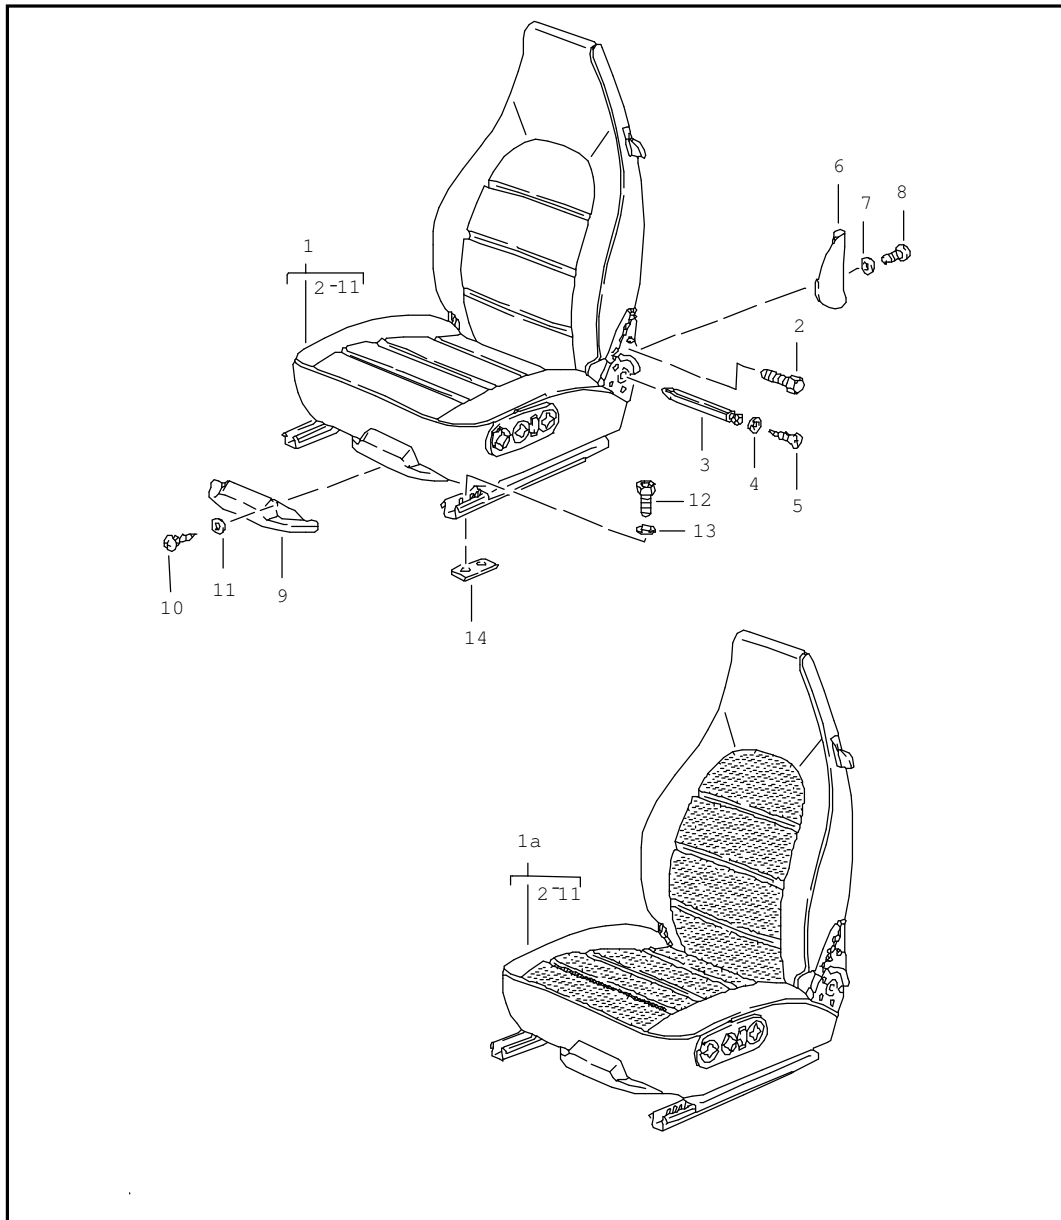

Model	Year	MG	SG	Illustration	VIN No.	Update	20:52	29.10.2004	PORSCHE	PET	PORSCHE
928	86	8	08	808-25		125					

Pos	Part Number	Name	Remarks	Qty	Model
1	928 521 001 86	front seat without heating leather	85- /L	1	
	KZ2	black			
	KZ3	blue			
	KZ5	brown			
	LG7	burgundy			
	QC2	greyish green			
	LG6	dark green			
	KZ6	can-can-red			
	LG4	pearl white			
	LG5	champagner			
	PY9	ocean blue			
	PZ1	wild buffalo			
	KZ4	grey beige	86		
(1)	928 521 002 86	front seat without heating leather	/R	1	
	KZ2	black			
	KZ3	blue			
	KZ5	brown			
	LG7	burgundy			
	QC2	greyish green			
	LG6	dark green			
	KZ6	can-can-red			
	LG4	pearl white			
	LG5	champagner			
	PY9	ocean blue			
	PZ1	wild buffalo			