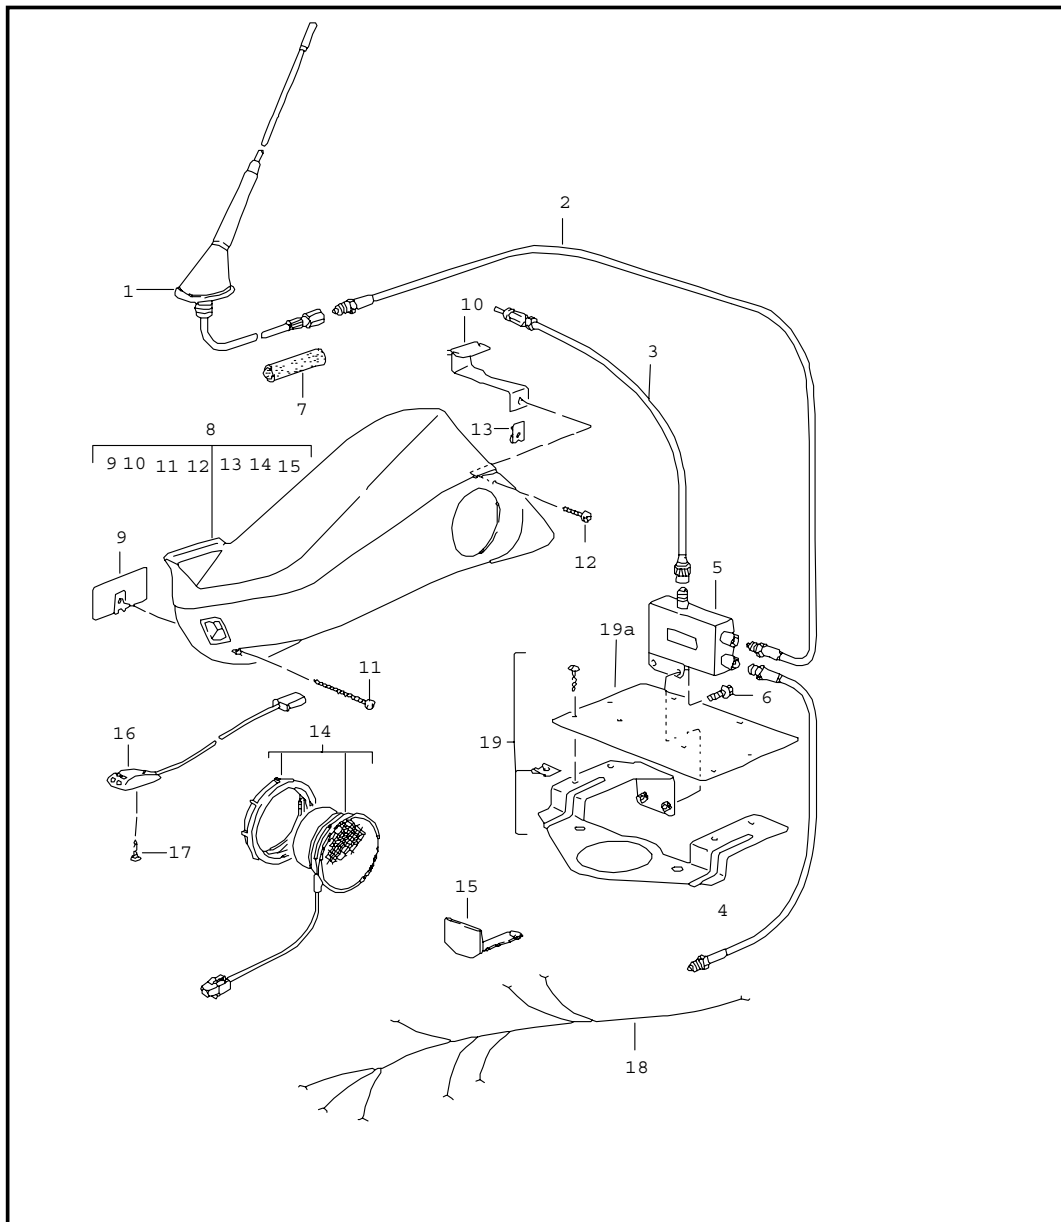

Model	Year	MG	SG	Illustration	Restrictions	Update	23:39	12.01.2007	PORSCHE	PET	PORSCHE
928	95	9	11	911-10		165					

Pos	Part Number	Name	Remarks	Qty	Model
		preparation for telephone			M 614, M 611
8	928 646 201 00	console		1	
	5FV	black			
	4XR	classic grey			
	3GE	midnightblue			
	6SC	chesnutbrown			
	2JP	cedar green			
	3TE	flamenco red			
	DDM	florentine grey/black			
	DBV	florentinegrey/midnightblu			
	AQS	cashmere beige/black			
	DFR	provence blue/black			
	DFS	provence blue/midnight blu			
	DBY	cedar green/black			
	DBZ	flamenco red/black			
9	928 646 243 00	washer		1	
10	928 646 245 00	retaining bracket		1	
11	900 143 090 07	tapping screw 4,2 X 60		1	
12	900 143 091 07	tapping screw 3,9 X 22		1	
13	999 591 901 02	speed nut 3,9		1	
14	993 646 241 00	loudspeaker		1	