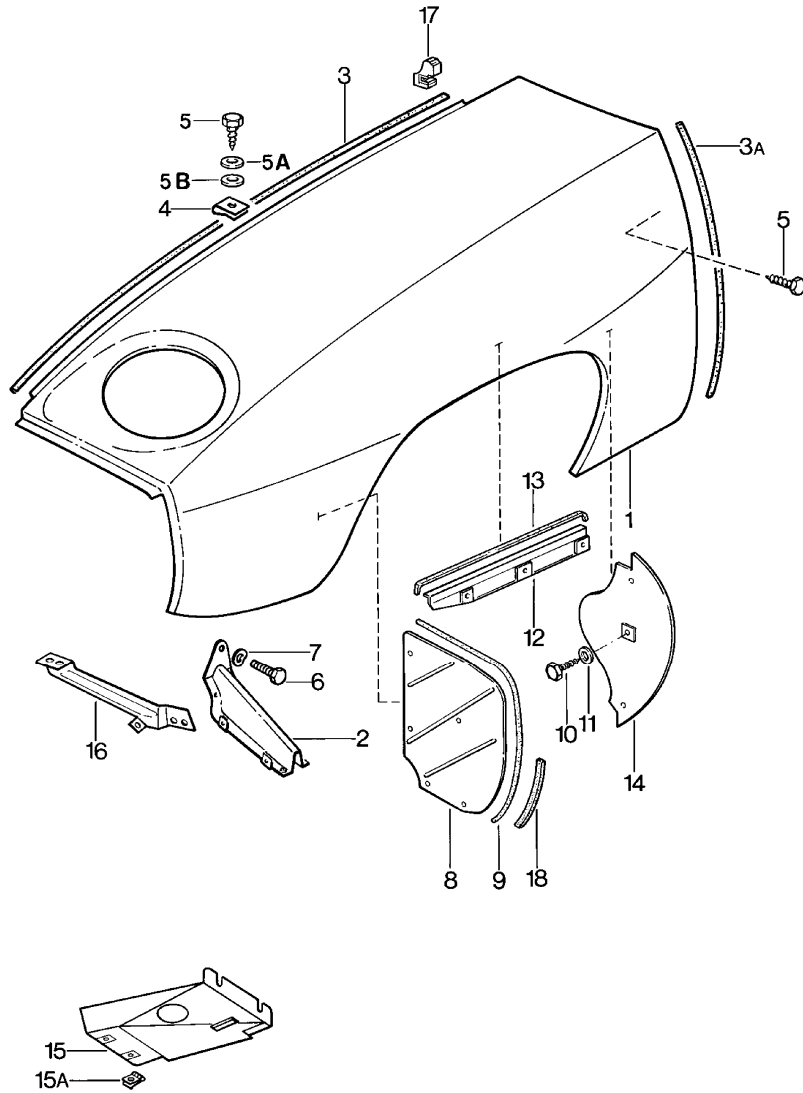

| | | | | | | | | | | | |
|-------|------|----|----|--------------|--------------|-----|------|------------|---------|------|---------|
| Model | Year | MG | SG | Illustration | Restrictions | UPD | 8:00 | 04.02.2019 | PORSCHE | PET2 | PORSCHE |
| 928 | 1982 | 8 | 01 | 801-025 | | 491 | USA | | | | |

| Pos | Part Number | Description | Remark | Qty | Model |
|------|----------------|---|----------------|-----|-------|
| | | Wing | | | |
| 10 | 900 075 057 02 | Hexagon bolt M 6 X 16 | | 16 | |
| 10 | 900 075 057 03 | Hexagon bolt M 6 X 16 No longer use the part here | | 16 | |
| 11 | 900 151 003 02 | Washer A 6,4 Discontinued part | | 16 | |
| 11 | 900 151 006 03 | Washer A 6,4 | | 16 | |
| 12 | 928 504 317 02 | Cover | left | 1 | |
| (12) | 928 504 318 02 | Cover | right | 1 | |
| 13 | 928 504 211 02 | sealing tape | | 2 | |
| 14 | 928 504 315 02 | Cover | left | 1 | |
| (14) | 928 504 316 03 | Cover | right | 1 | |
| 15 | 928 504 027 02 | Cover Headlight recess | left lower | 1 | |
| 15 | 928 504 028 02 | Cover Headlight recess | right lower | 1 | |
| 15A | 999 507 246 02 | panel nut M 6 Discontinued part | | 4 | |
| 15A | 999 507 246 01 | panel nut M 6 | | 4 | |