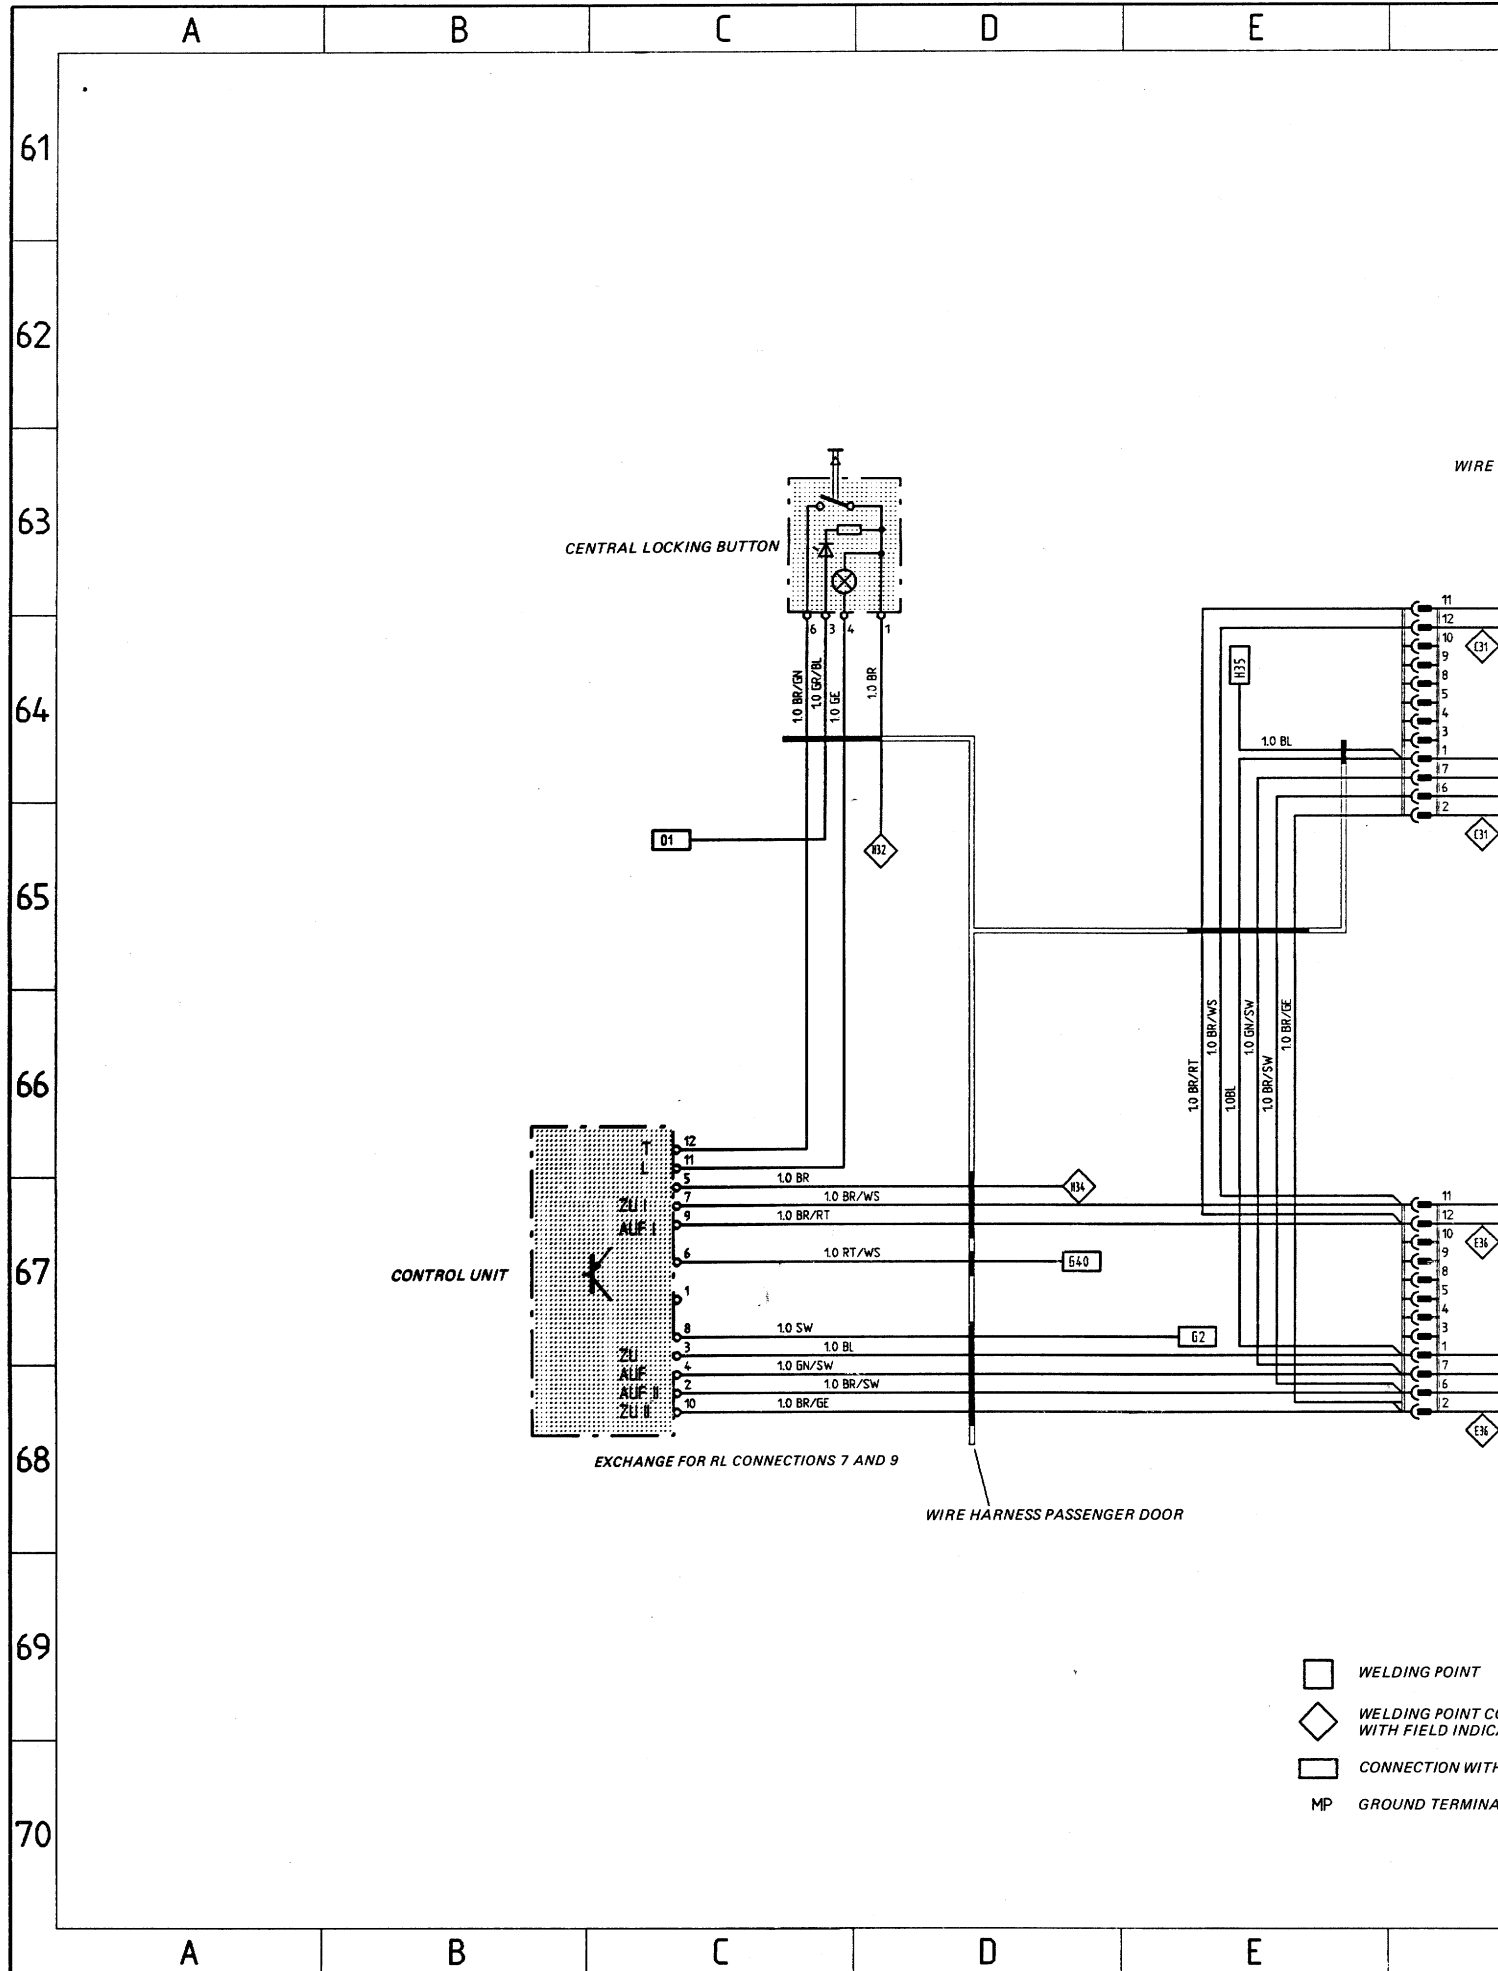

Wiring Diagram Type 944, 944 turbo 944 S Model 87 Sheet 11

CENTRAL LOCKING SYSTEM

Wiring Diagram Type 944, 944 turbo, 944 S Model 87 She

CENTRAL LOCKING SYSTEM

F G H J K

61

62

63

64

65

66

67

68

69

70

WIRE HARNESS PASSENGER ROOM

MICROSWITCH ON DOOR LOCK RIGHT

CONTROL MOTOR

ACTIVATION VIA MAKE-CONTACT LINKAGE

MICROSWITCH ON DOOR LOCK LEFT

CONTROL MOTOR

ACTIVATION VIA MAKE-CONTACT LINKAGE

WIRE HARNESS DRIVER DOOR

MP = GROUND TERMINALS