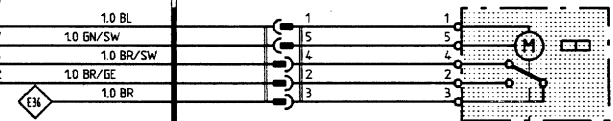

MICROSWITCH ON DOOR LOCK RIGHT

CONTROL MOTOR

ACTIVATION VIA MAKE-CONTACT LINKAGE

MICROSWITCH ON DOOR LOCK LEFT

CONTROL MOTOR

ACTIVATION VIA MAKE-CONTACT LINKAGE

WIRE HARNESS DRIVER DOOR

MP = GROUND TERMINALS