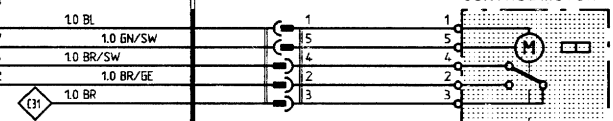

64

65

66

67

68

69

70

WIRE HARNESS PASSENGER ROOM

MICROSWITCH ON DOOR LOCK RIGHT

CONTROL MOTOR

ACTIVATION VIA MAKE-CONTACT LINKAGE

MICROSWITCH ON DOOR LOCK LEFT

CONTROL MOTOR

ACTIVATION VIA MAKE-CONTACT LINKAGE

WIRE HARNESS DRIVER DOOR

MP = GROUND TERMINALS