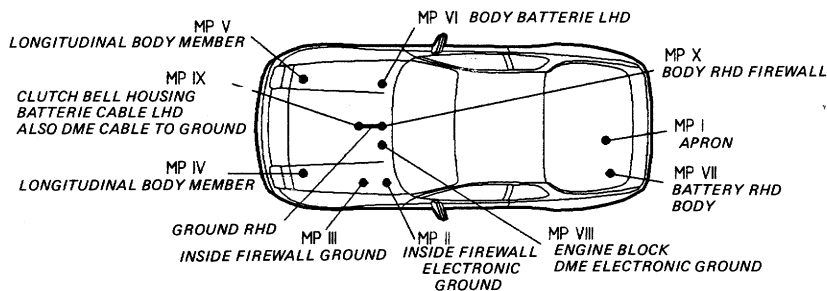

MICROSWITCH ON DOOR LOCK RIGHT

CONTROL MOTOR

ACTIVATION VIA MAKE-CONTACT LINKAGE

MICROSWITCH ON DOOR LOCK LEFT

CONTROL MOTOR

ACTIVATION VIA MAKE-CONTACT LINKAGE

WIRE HARNESS DRIVER DOOR

MP = GROUND TERMINALS