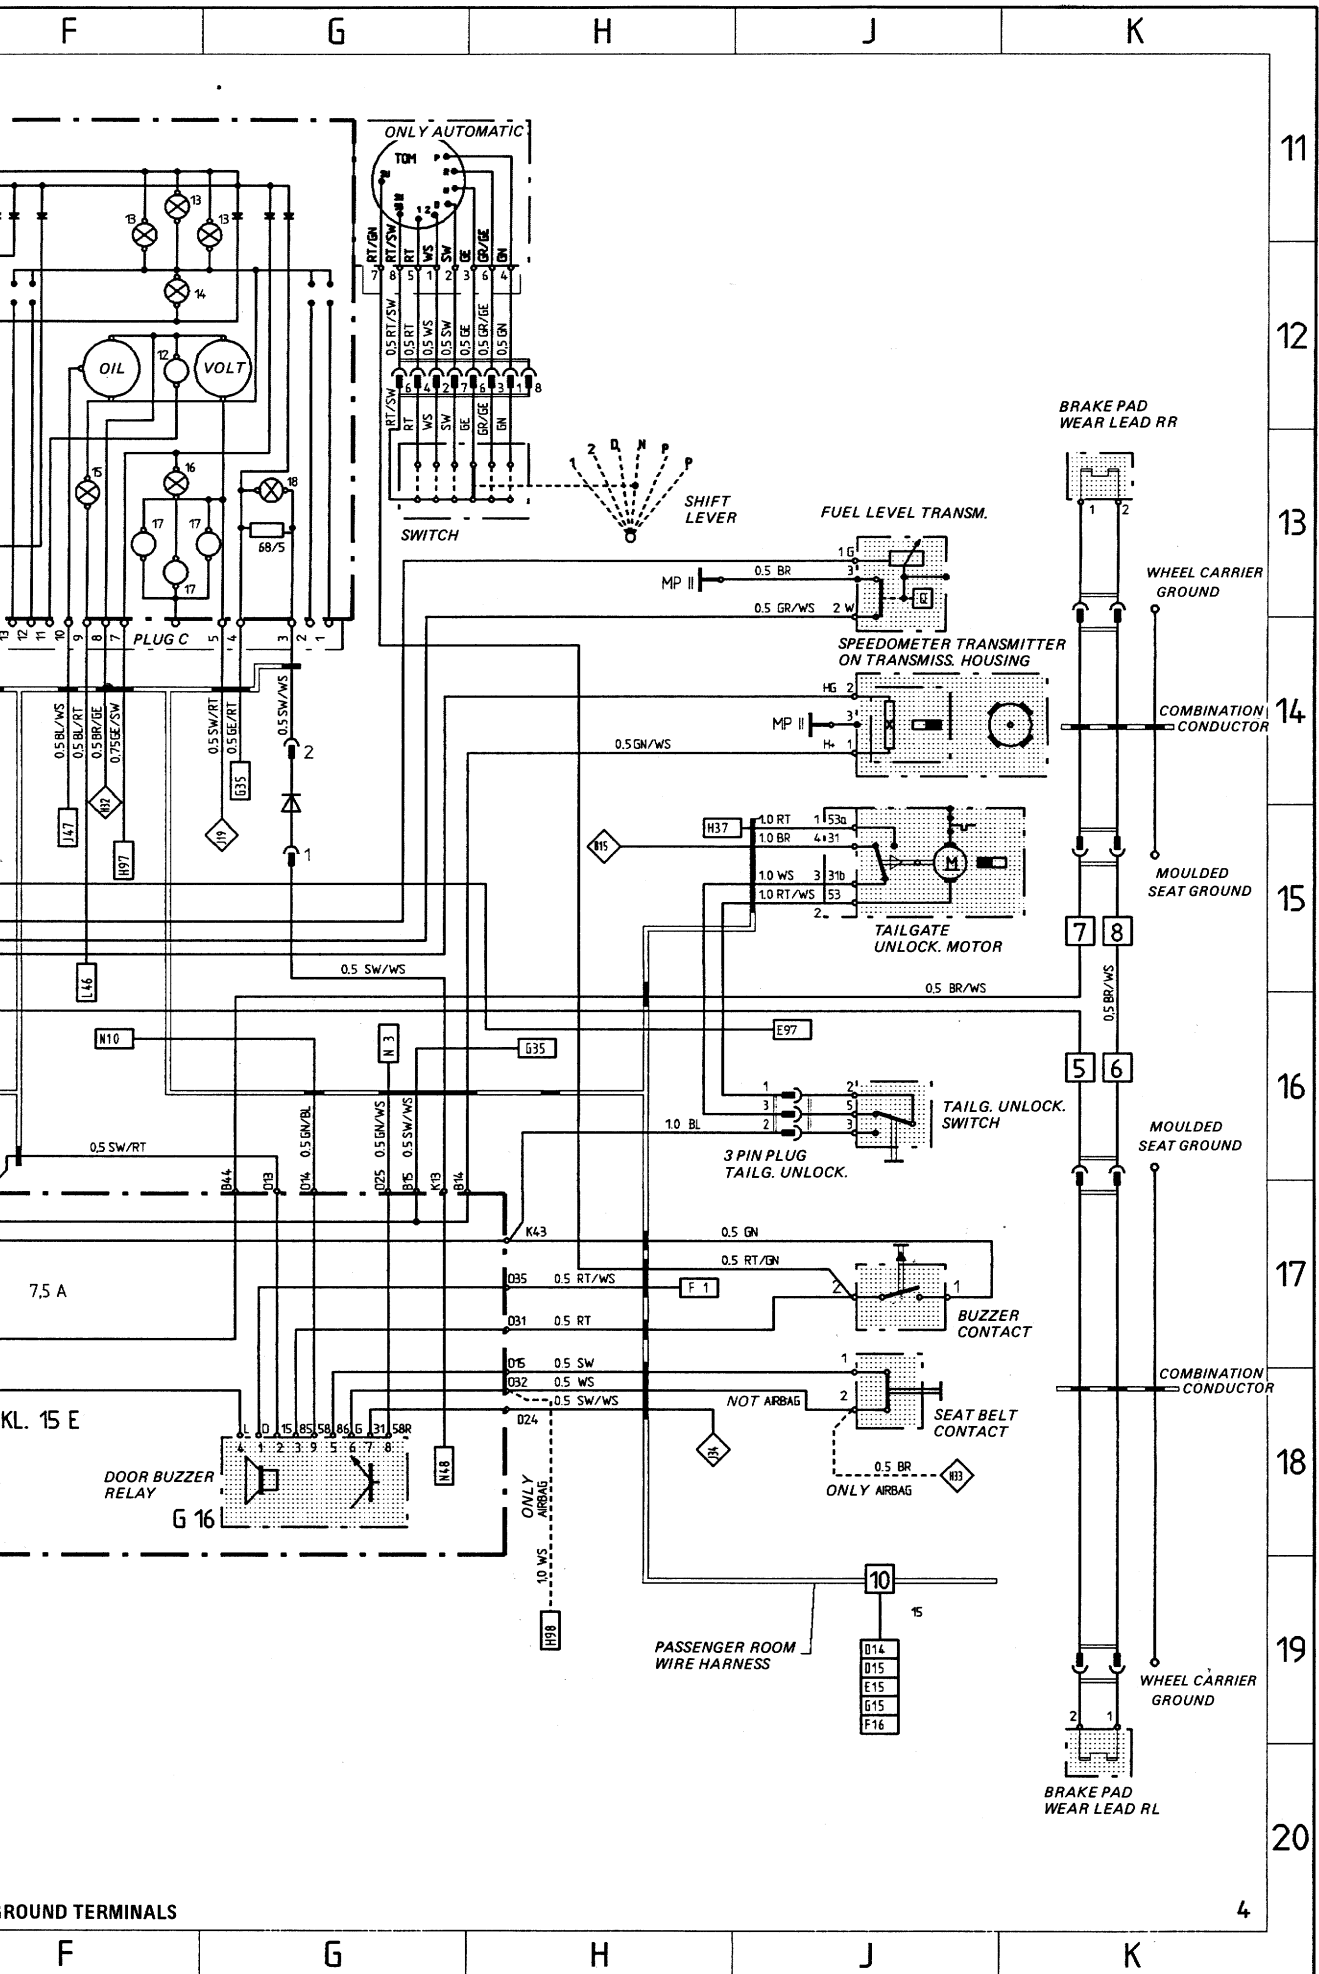

Wiring Diagram Type 944, 944 turbo 944 S Model 87 Sheet 4

INSTRUMENT CLUSTER AND SENSORS
USA/SA

Wiring Diagram Type 944, 944 turbo, 944 S Model 87 She

INSTRUMENT CLUSTER AND SENSORS USA/SA

MP = GROUND

GROUND TERMINALS

4