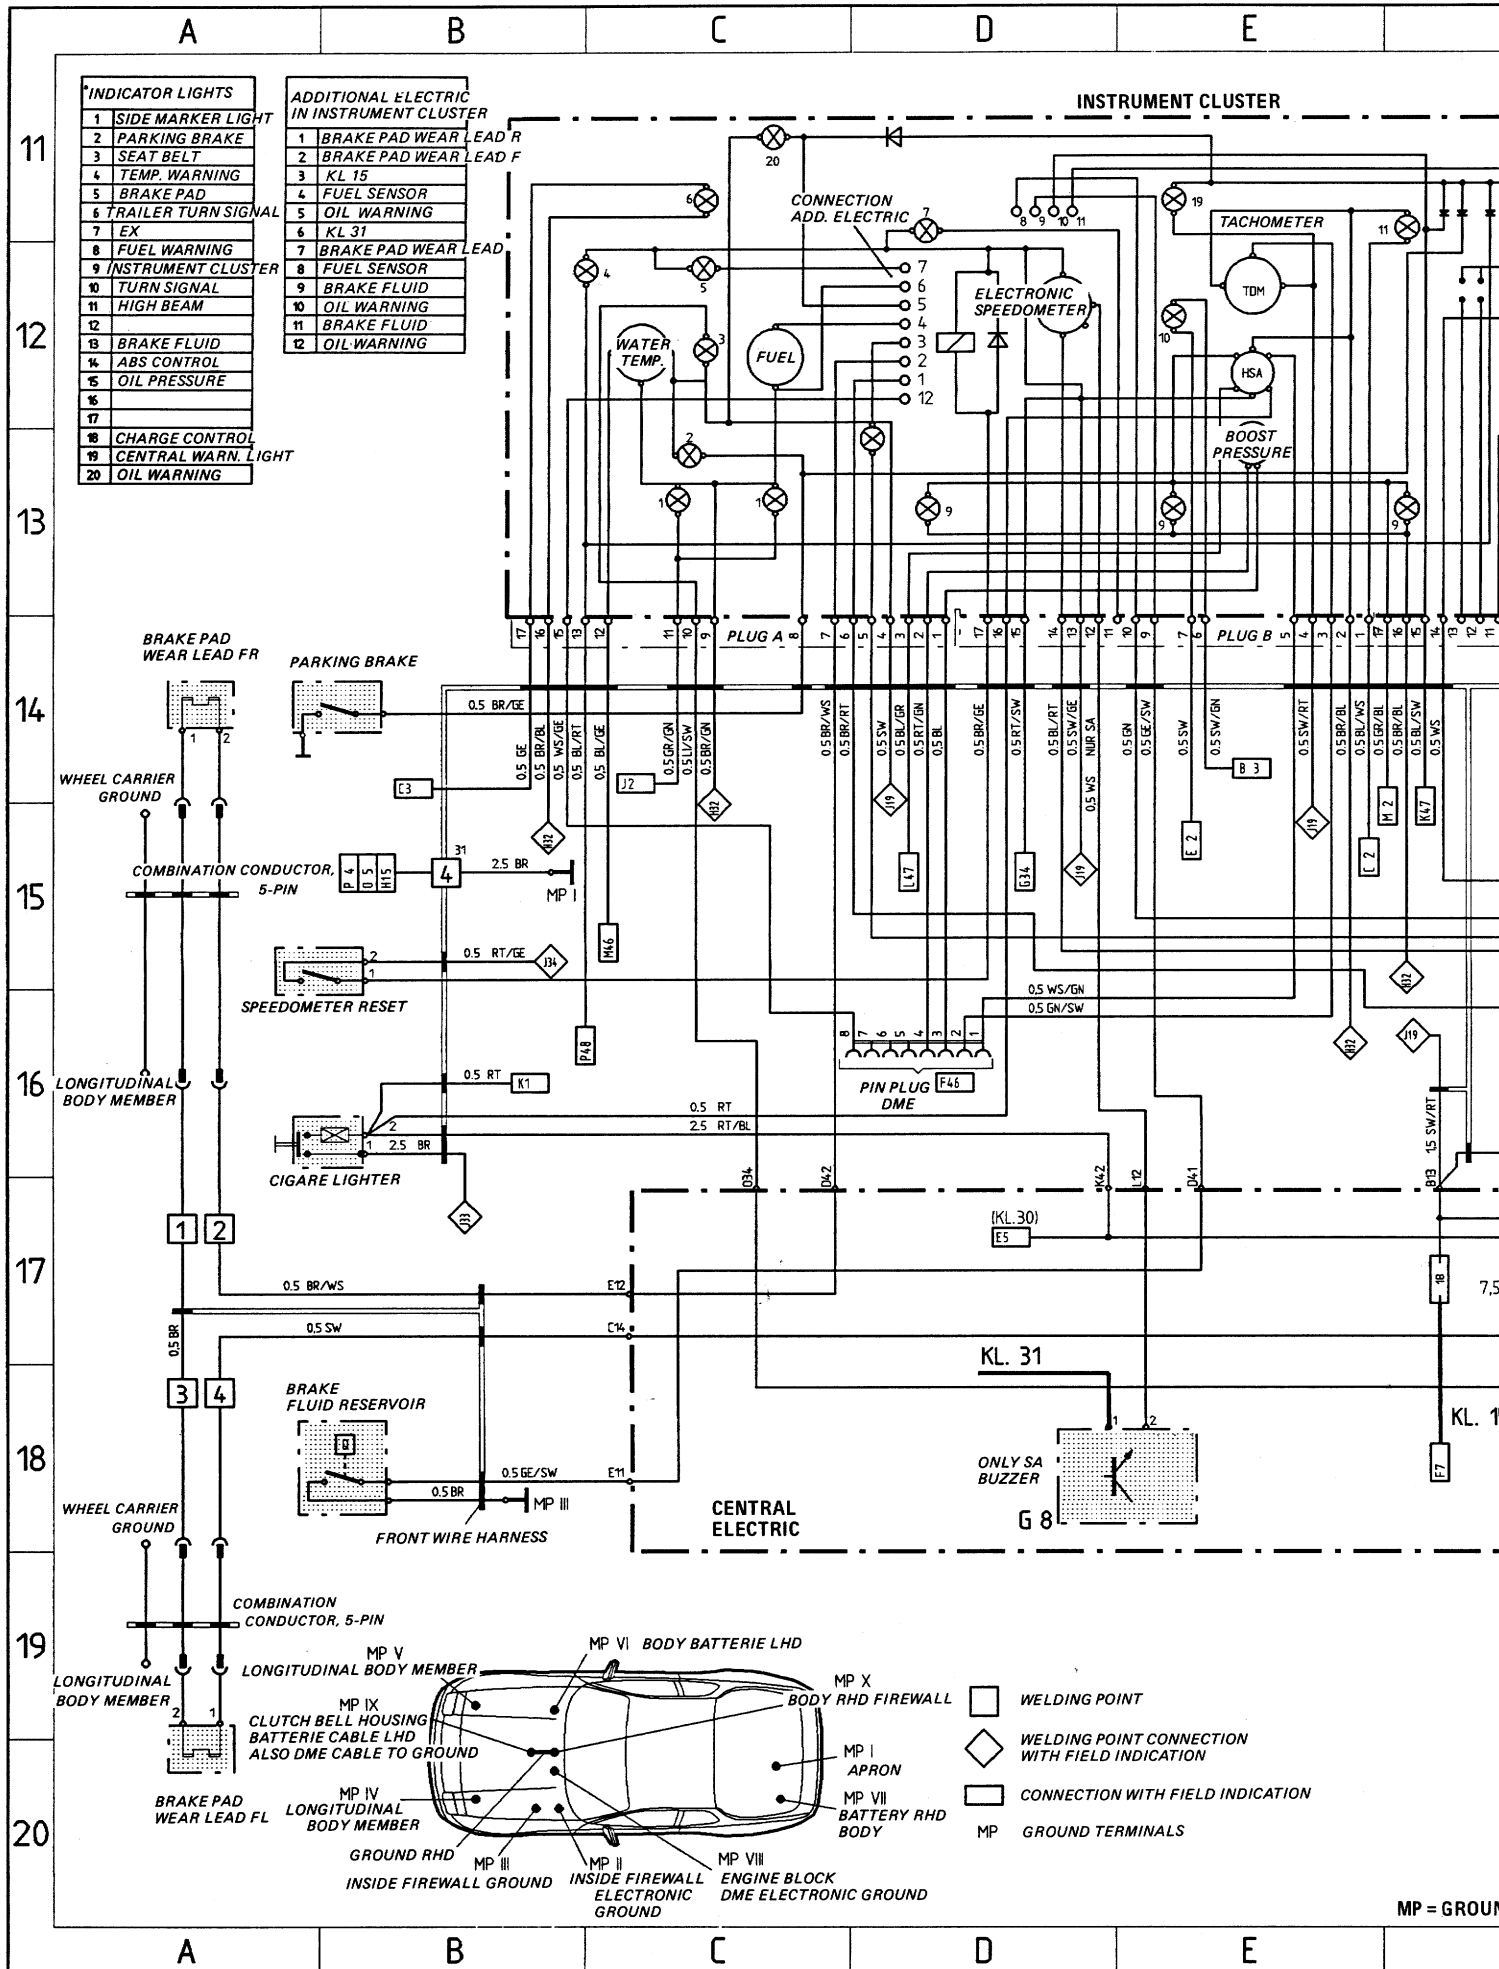

Wiring Diagram Type 944, 944 turbo 944 S Model 87 Sheet 4

INSTRUMENT CLUSTER AND SENSORS
USA/SA

Wiring Diagram Type 944, 944 turbo, 944 S Model 87 She

INSTRUMENT CLUSTER AND SENSORS USA/SA

MP = GROUND

GROUND TERMINALS

4